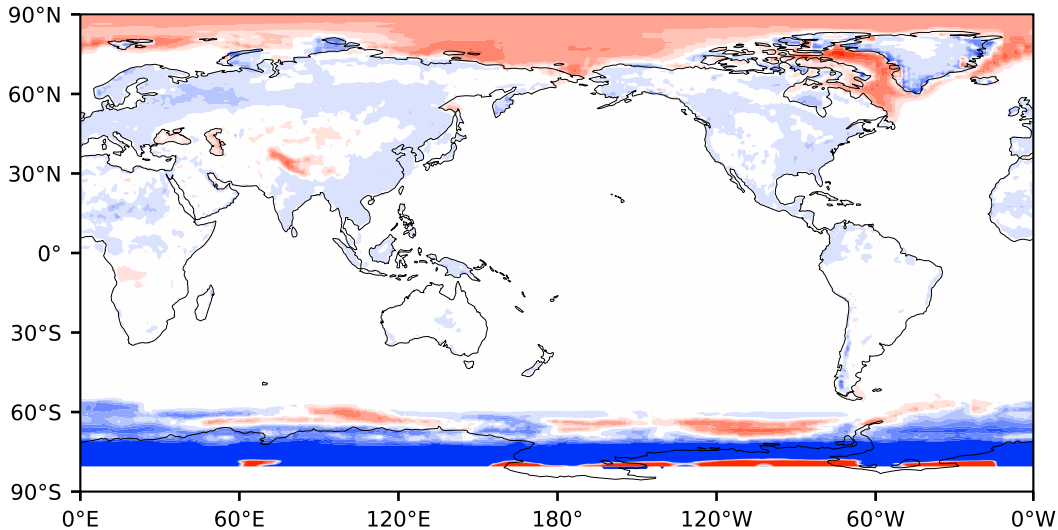

Model - Observations

Max 0.60
Mean -0.80
Min 70401.55

RMSE 231.52
CORR 0.01