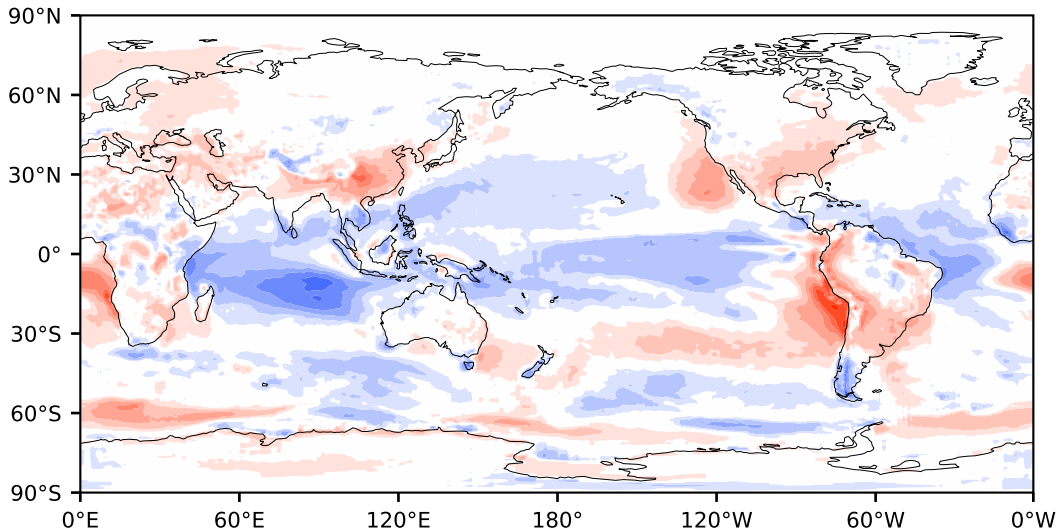

Model - Observations

Max 87.01
Mean -0.87
Min -52.70

RMSE 10.68
CORR 0.99