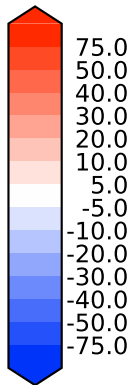

Model - Observations

Max 93.16
Mean -5.20
Min -134.61

RMSE 14.94
CORR 0.87