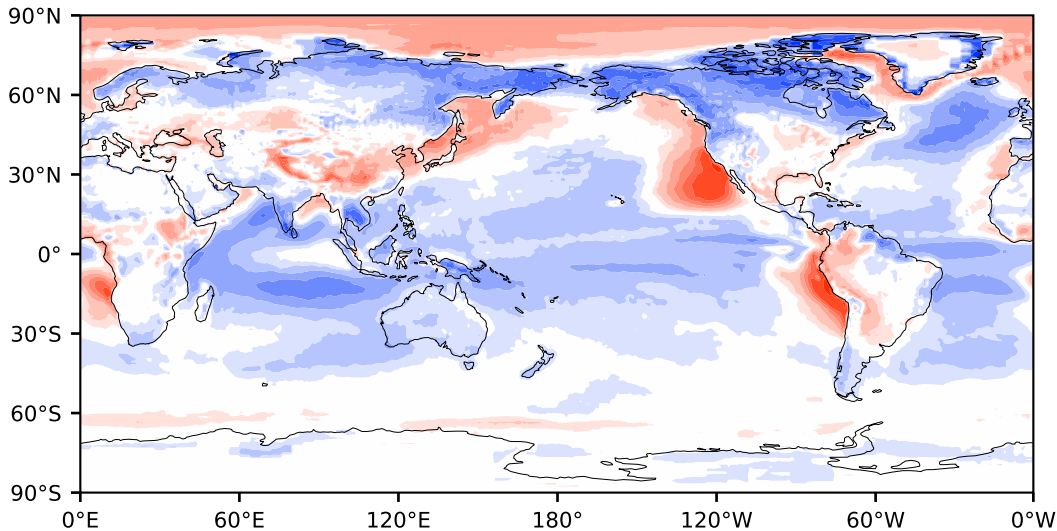

Model - Observations

Max 93.16
Mean -5.20
Min -134.61

RMSE 14.94
CORR 0.87