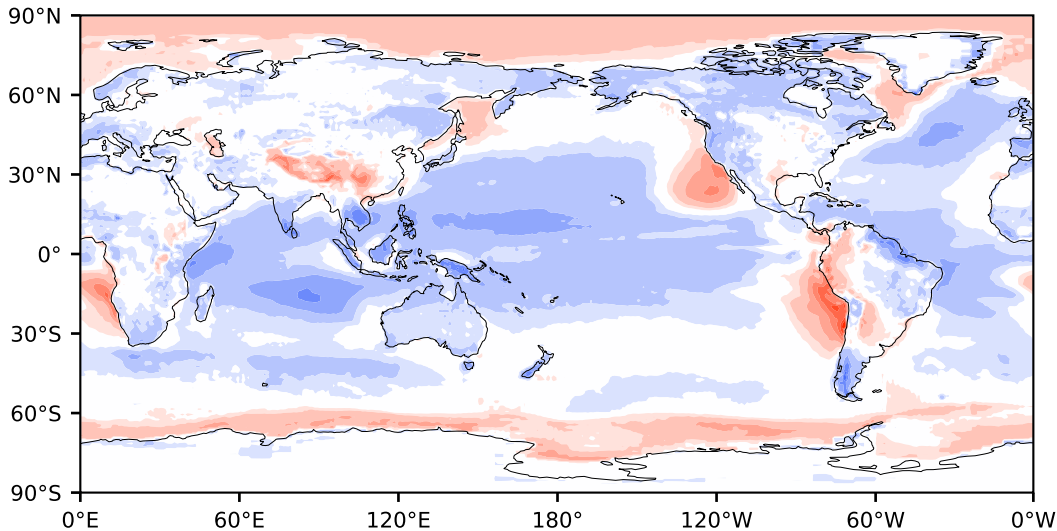

# Model - Observations

Max 73.35  
Mean -4.98  
Min -60.72

RMSE 11.22  
CORR 0.76