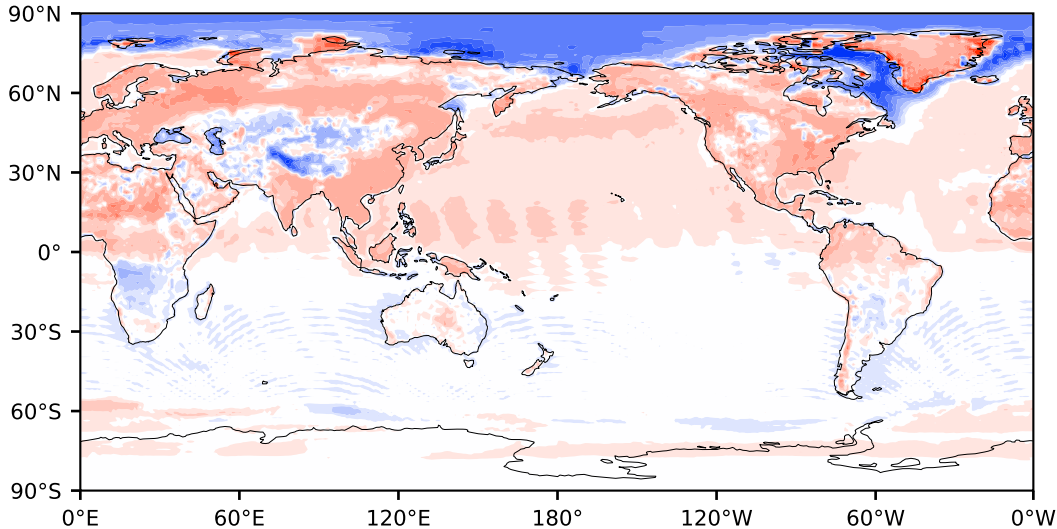

Model - Observations

Max 163.26
Mean 1.57
Min -119.37

RMSE 8.78
CORR 1.00