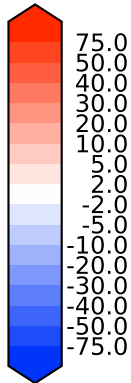

Model - Observations

Max 163.26
Mean 1.57
Min -119.37

RMSE 8.78
CORR 1.00