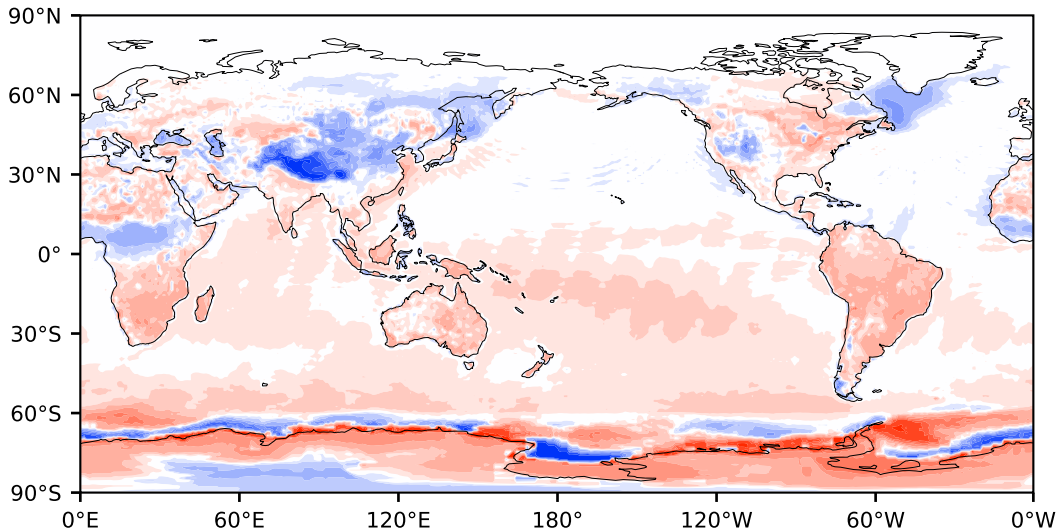

# Model - Observations

Max 174.12  
Mean 2.08  
Min -127.70

RMSE 10.24  
CORR 1.00