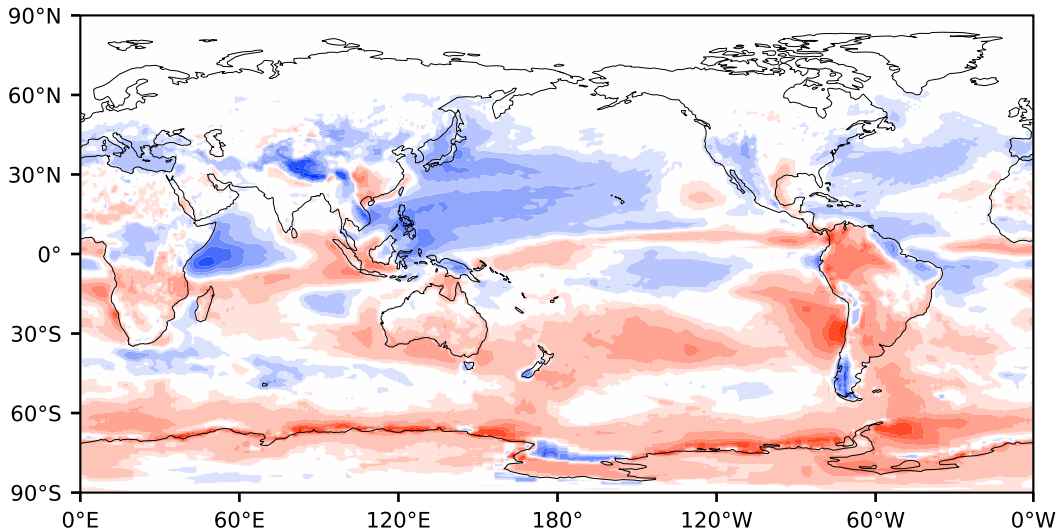

# Model - Observations

Max 117.74  
Mean 1.49  
Min -92.05

RMSE 14.12  
CORR 0.99