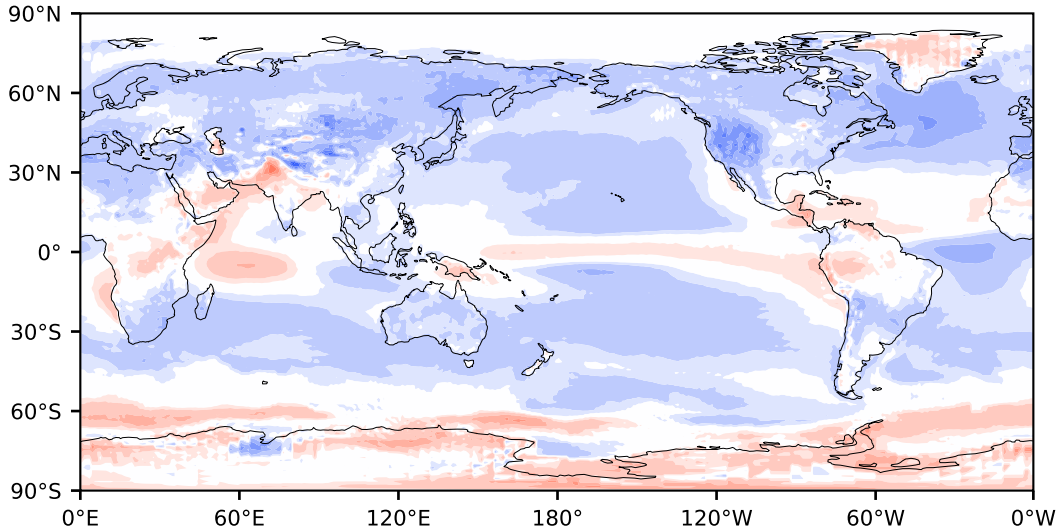

Model - Observations

Max 23.74
Mean -3.15
Min -38.61

RMSE 5.67
CORR 0.99