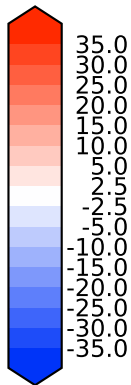

Model - Observations

Max 23.74
Mean -3.15
Min -38.61

RMSE 5.67
CORR 0.99