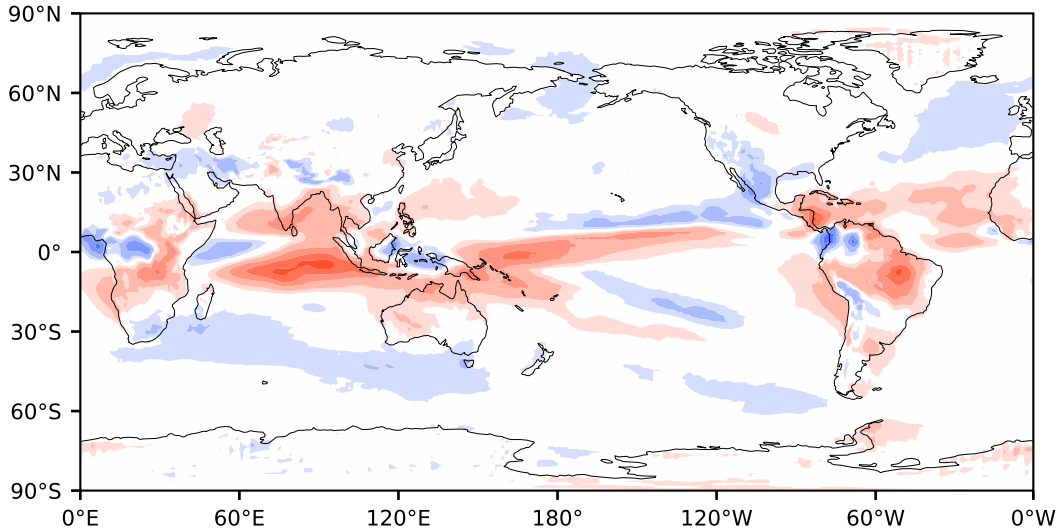

Model - Observations

Max 44.19
Mean 1.55
Min -39.54

RMSE 8.11
CORR 0.97