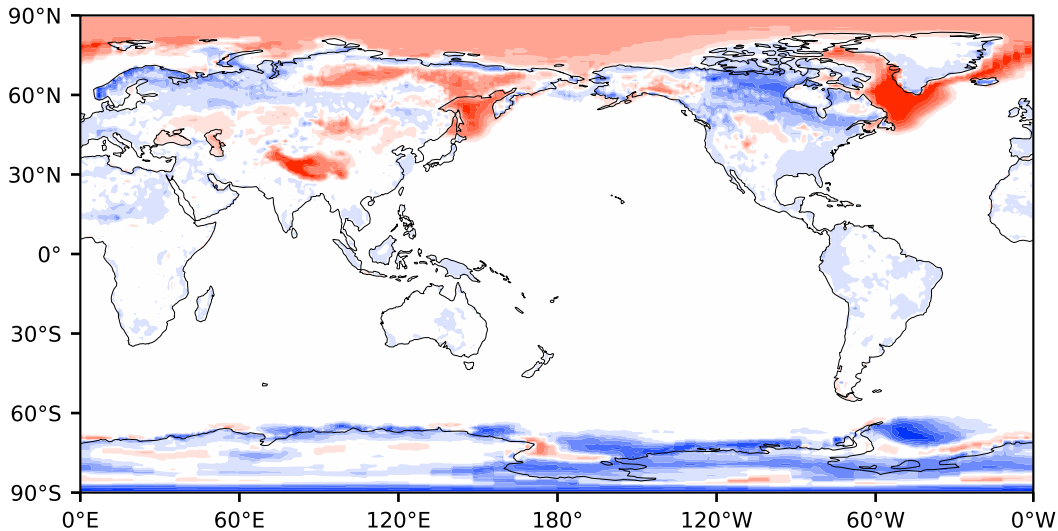

Model - Observations

Max 0.46
Mean -0.00
Min -0.34

RMSE 0.04
CORR 0.96