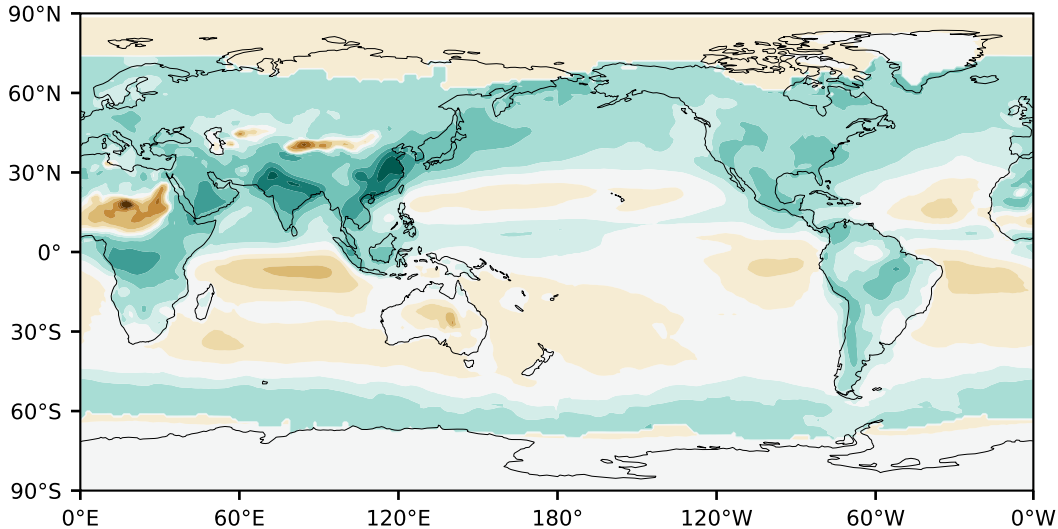

Model - Observations

Max 0.78
Mean -0.03
Min -0.49

RMSE 0.07
CORR 0.67