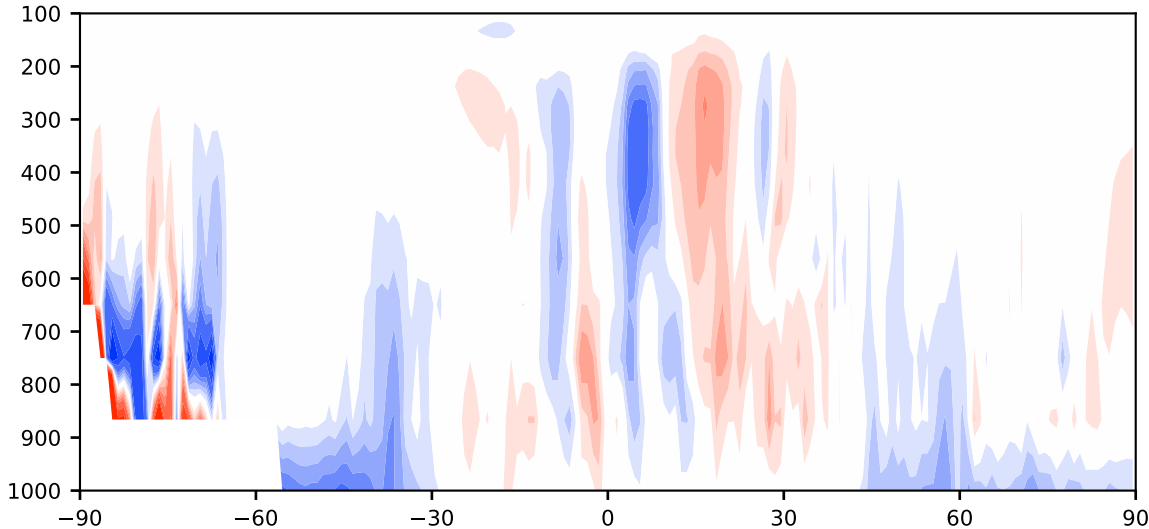

Model - Observations

Max 159.63
Mean -0.09
Min -30.82