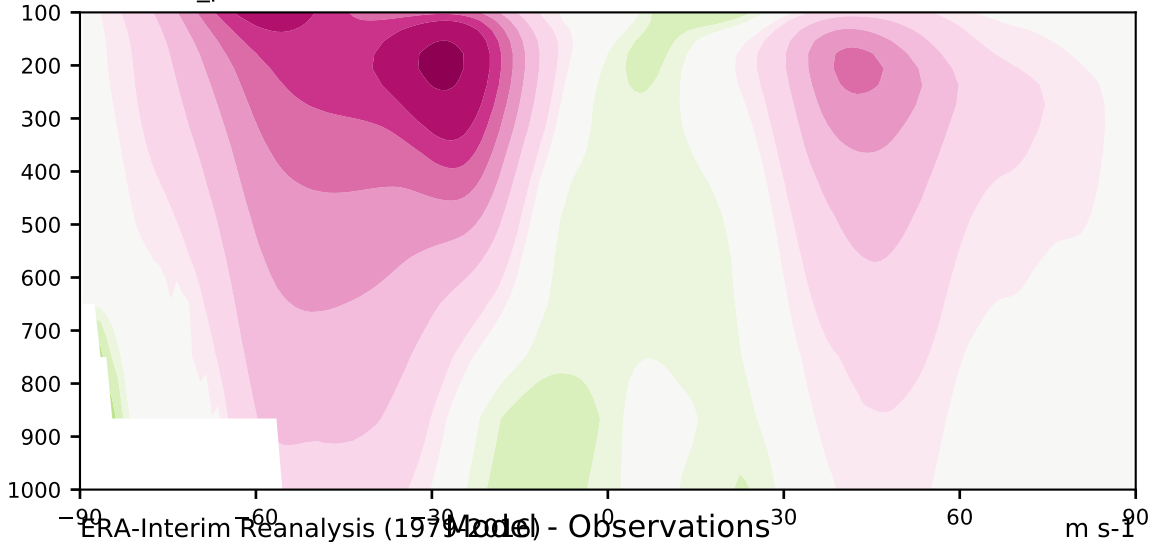

DECKv1b\_piControl (41-60)

m/s

Max 43.28  
Mean 6.03  
Min -12.33

40.0  
30.0  
25.0  
20.0  
15.0  
10.0  
5.0  
2.5  
-2.5  
-5.0  
-10.0  
-15.0  
-20.0  
-25.0  
-30.0  
-40.0