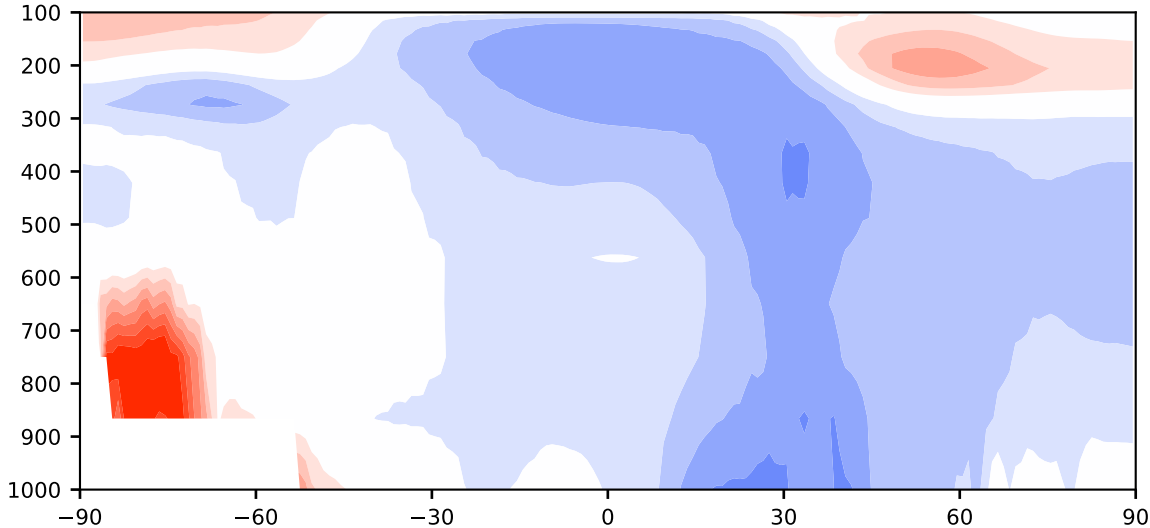

Model - Observations

Max 8.89
Mean -1.26
Min -4.47

RMSE 2.33
CORR 1.00