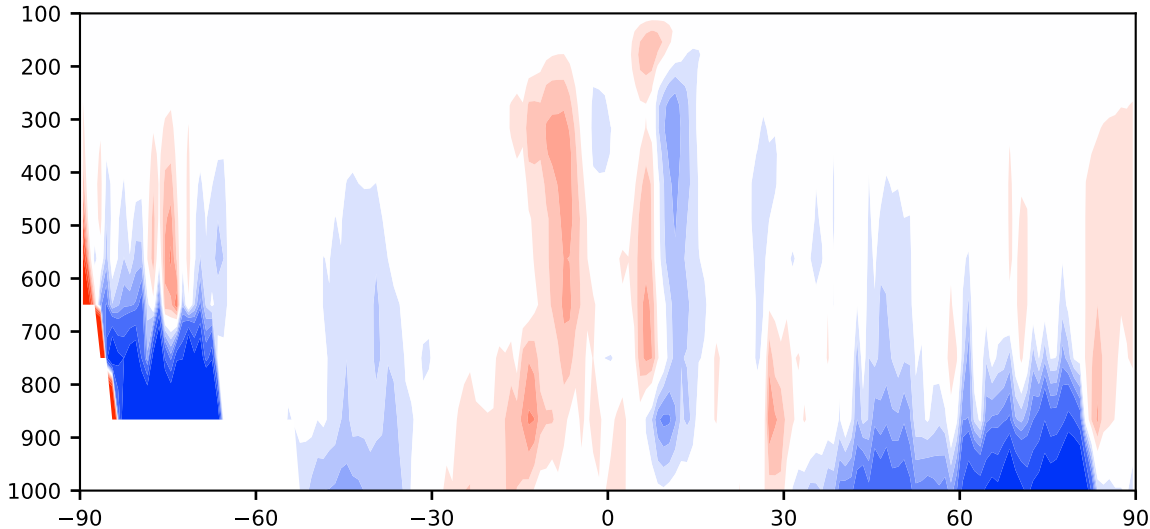

# Model - Observations

Max 112.13  
Mean -1.38  
Min -80.87

RMSE 3.96  
CORR 0.92