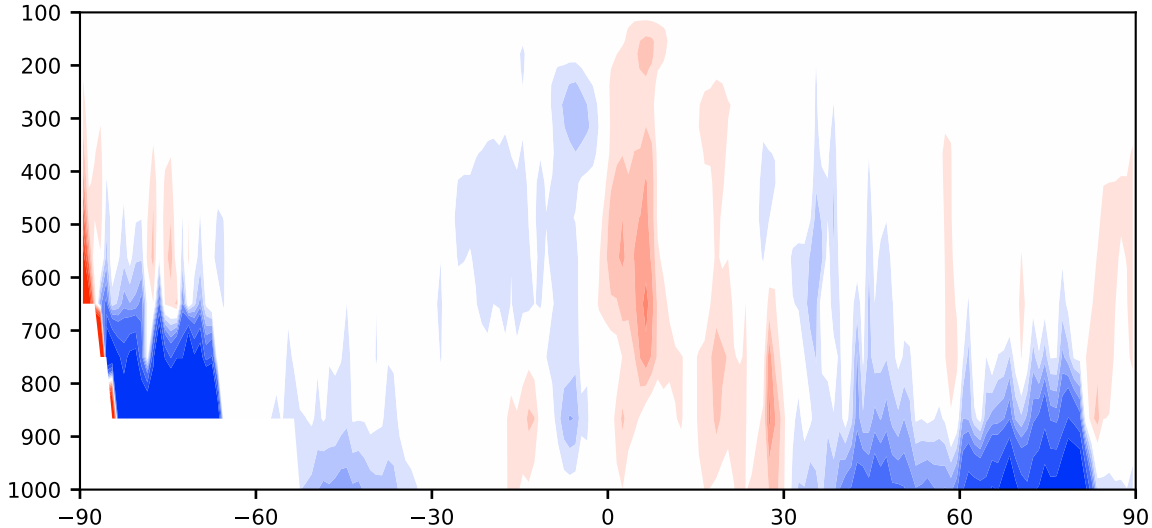

Model - Observations

Max 97.17
Mean -1.39
Min -84.90

RMSE 3.78
CORR 0.90