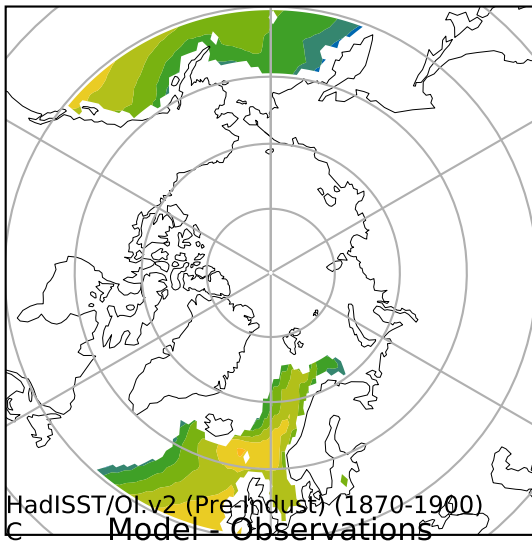

DECKv1b\_piControl (41-60)  
degC

Max 9.20  
Mean 4.31  
Min -0.61