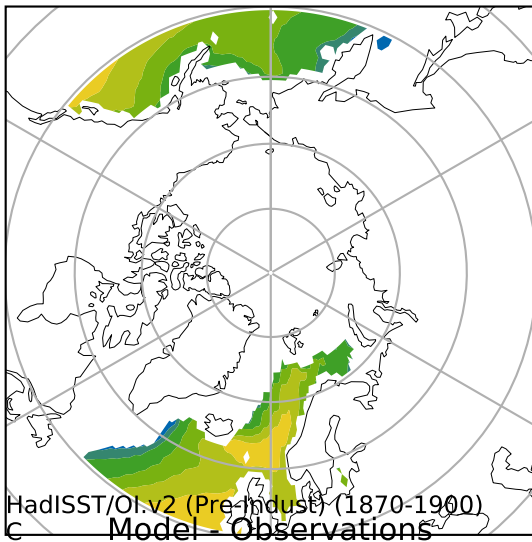

DECKv1b_piControl (41-60)
degC

Max 8.62
Mean 4.30
Min -0.95