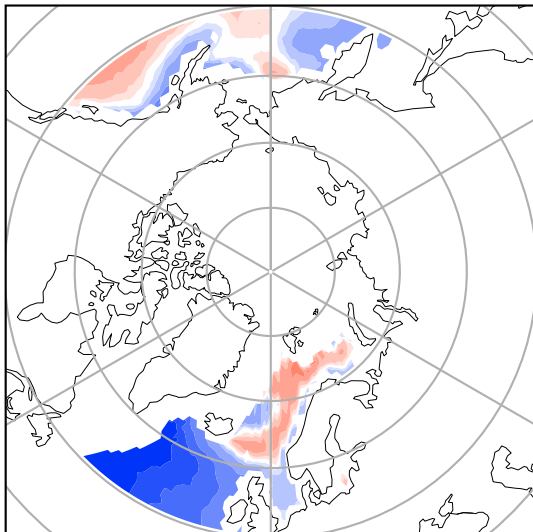

Model - Observations

Max 2.86
Mean -1.23
Min -7.19

RMSE 2.43
CORR 0.64