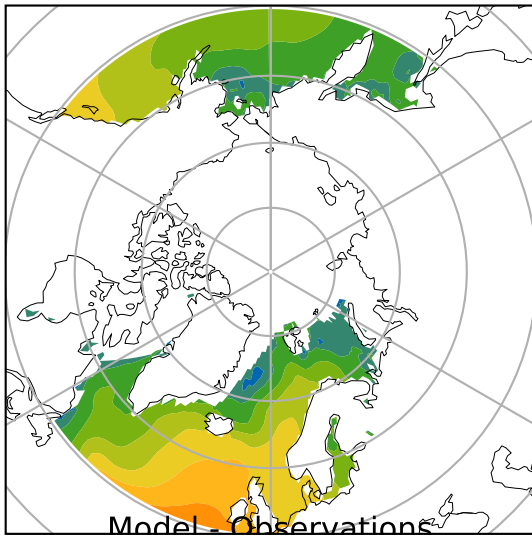

# HadISST/OI.v2 (Present Day) (1999-2016)

C

Max 11.93  
Mean 4.48  
Min -1.79

15.0  
13.0  
11.0  
9.0  
7.0  
5.0  
3.0  
1.0  
0.0  
-1.0