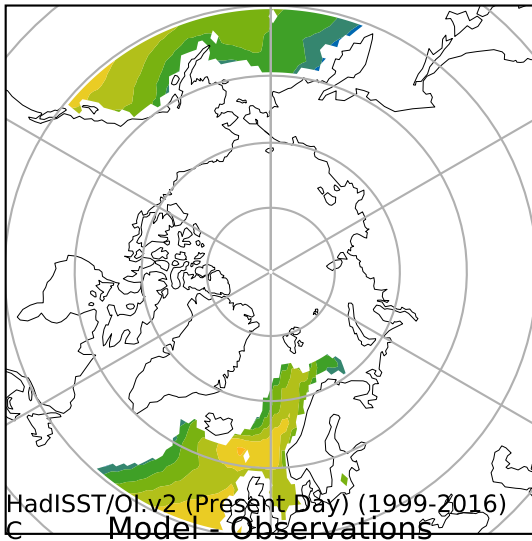

DECKv1b\_piControl (41-60)  
degC

Max 9.20  
Mean 4.31  
Min -0.61