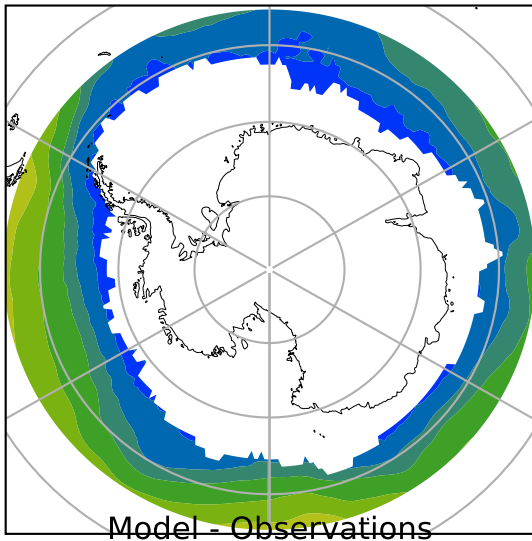

HadISST/OI.v2 (Present Day) (1999-2016)

C

Max 6.38
Mean 0.86
Min -1.73

15.0
13.0
11.0
9.0
7.0
5.0
3.0
1.0
0.0
-1.0