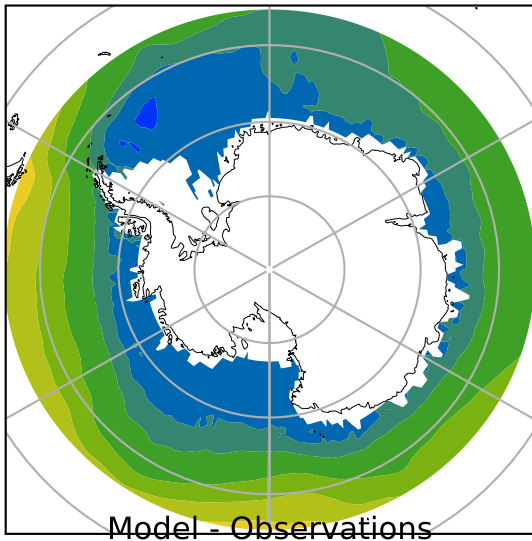

HadISST/OI.v2 (Present Day) (1999-2016)

C

Max 8.09  
Mean 1.66  
Min -1.44

15.0  
13.0  
11.0  
9.0  
7.0  
5.0  
3.0  
1.0  
0.0  
-1.0