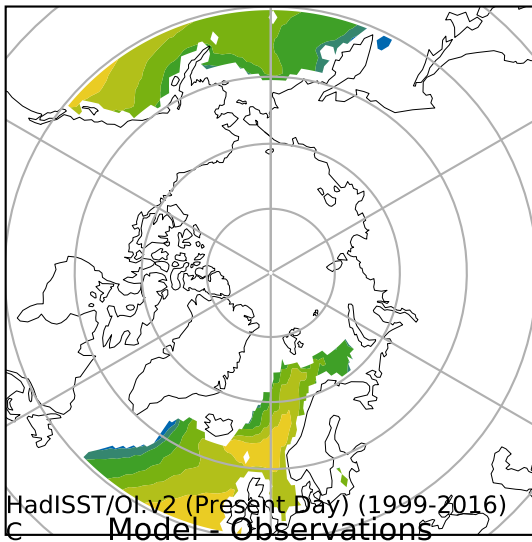

DECKv1b_piControl (41-60)
degC

Max 8.62
Mean 4.30
Min -0.95