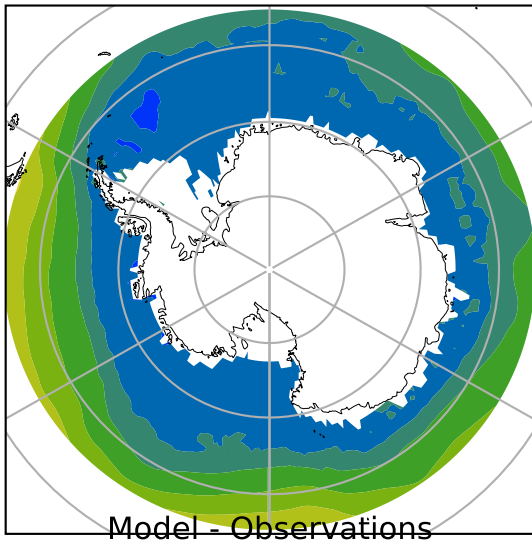

HadISST/OI.v2 (Present Day) (1999-2016)

C

Max	7.10
Mean	0.93
Min	-1.51

15.0
13.0
11.0
9.0
7.0
5.0
3.0
1.0
0.0
-1.0