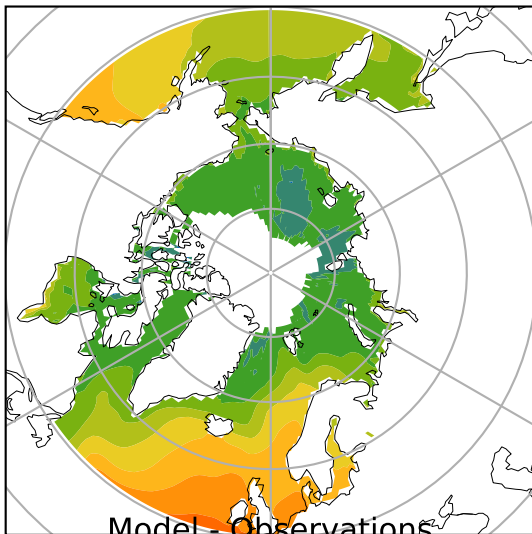

HadISST/OI.v2 (Present Day) (1999-2016)

C

Max 13.59
Mean 5.07
Min -1.68

15.0
13.0
11.0
9.0
7.0
5.0
3.0
1.0
0.0
-1.0