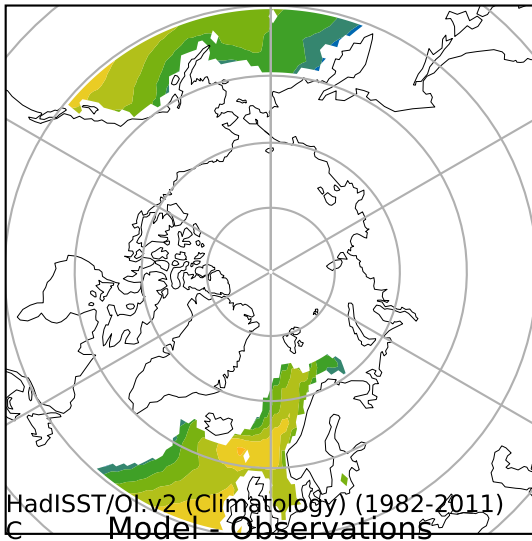

DECKv1b_piControl (41-60)
degC

Max 9.20
Mean 4.31
Min -0.61