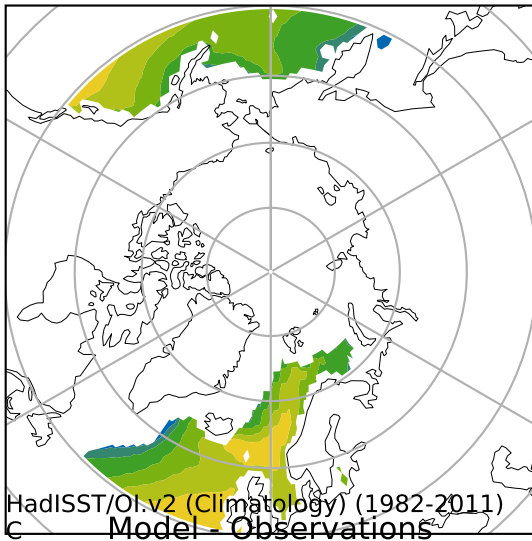

DECKv1b_piControl (41-60)
degC

Max 8.62
Mean 4.30
Min -0.95

15.0
13.0
11.0
9.0
7.0
5.0
3.0
1.0
0.0
-1.0