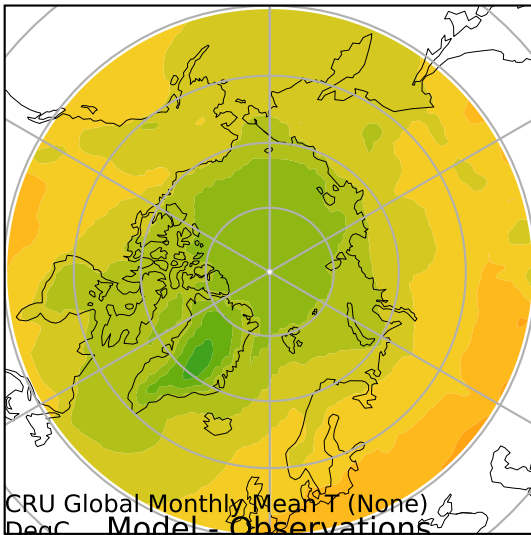

DECKv1b_piControl (41-60)

DegC

Max 21.86
Mean 7.53
Min -11.88

CRU Global Monthly Mean T (None)
Model - Observations