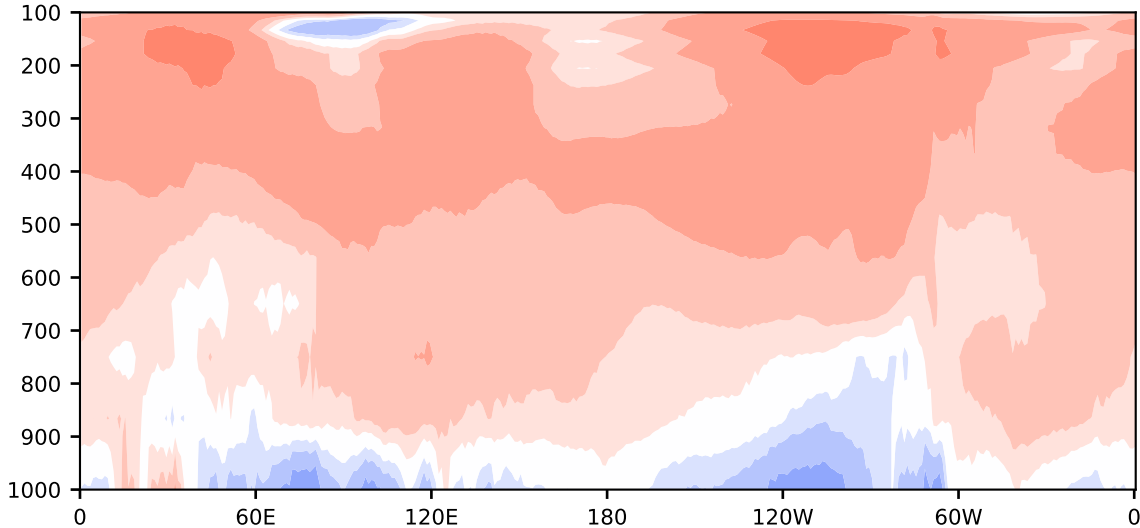

Model - Observations

Max 2.64
Mean 0.64
Min -1.72

RMSE 1.11
CORR 0.99