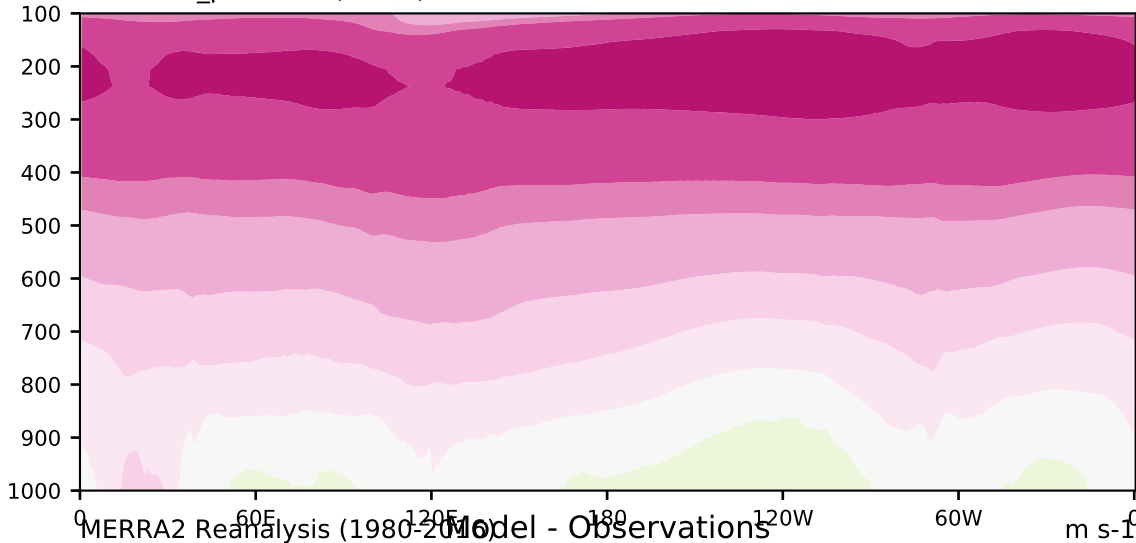

DECKv1b_piControl (41-60)

m/s

Max 18.57
Mean 6.71
Min -2.99

20.0
15.0
10.0
8.0
5.0
3.0
1.0
-1.0
-3.0
-5.0
-8.0
-10.0
-15.0
-20.0