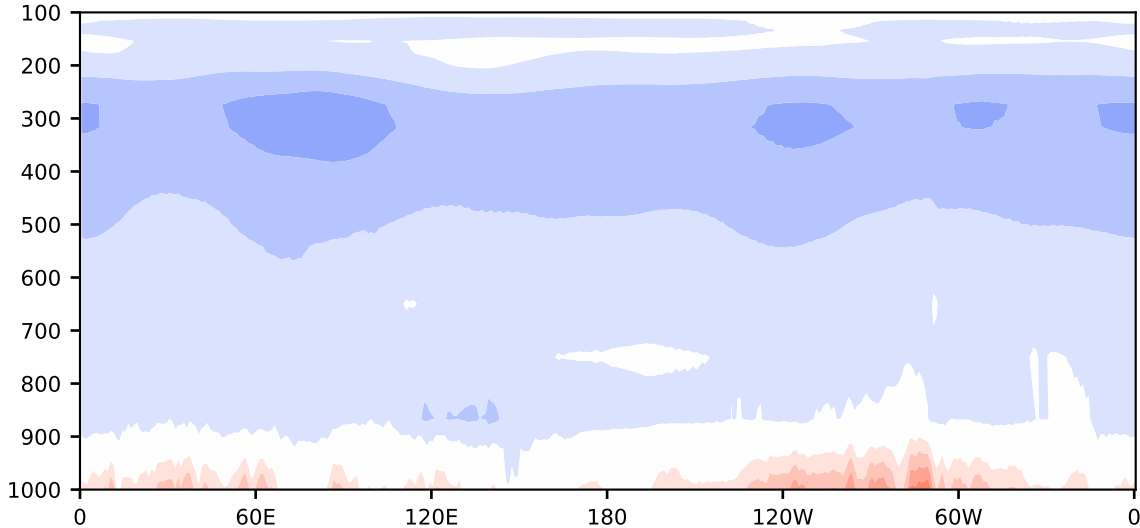

Model - Observations

Max 4.95
Mean -1.29
Min -3.43

RMSE 1.88
CORR 1.00