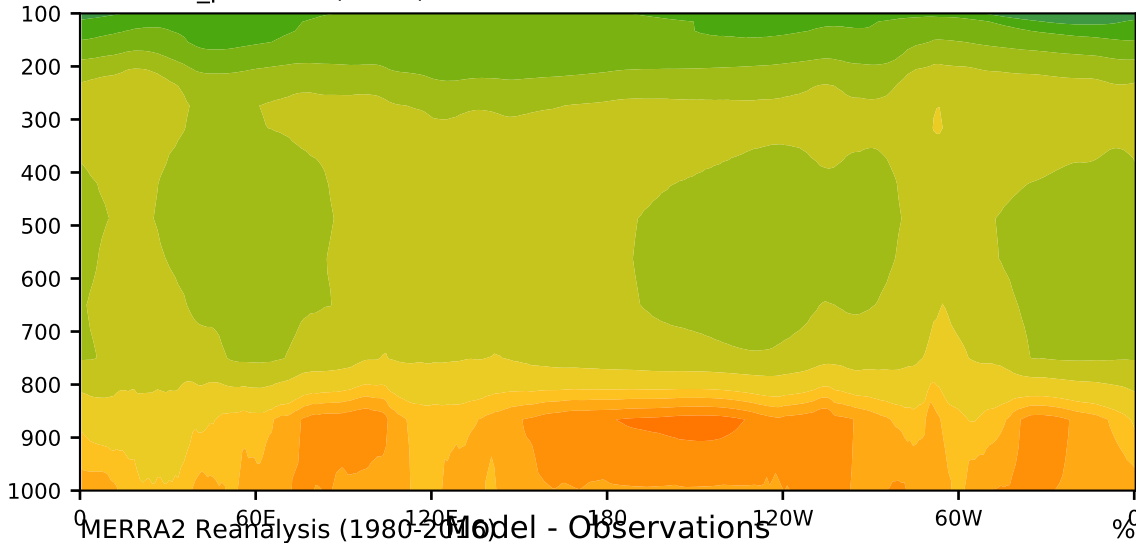

DECKv1b\_piControl (41-60)

%

Max 87.37  
Mean 56.22  
Min 19.94

95.0  
90.0  
85.0  
80.0  
75.0  
70.0  
60.0  
50.0  
40.0  
30.0  
25.0  
20.0  
15.0  
10.0  
5.0