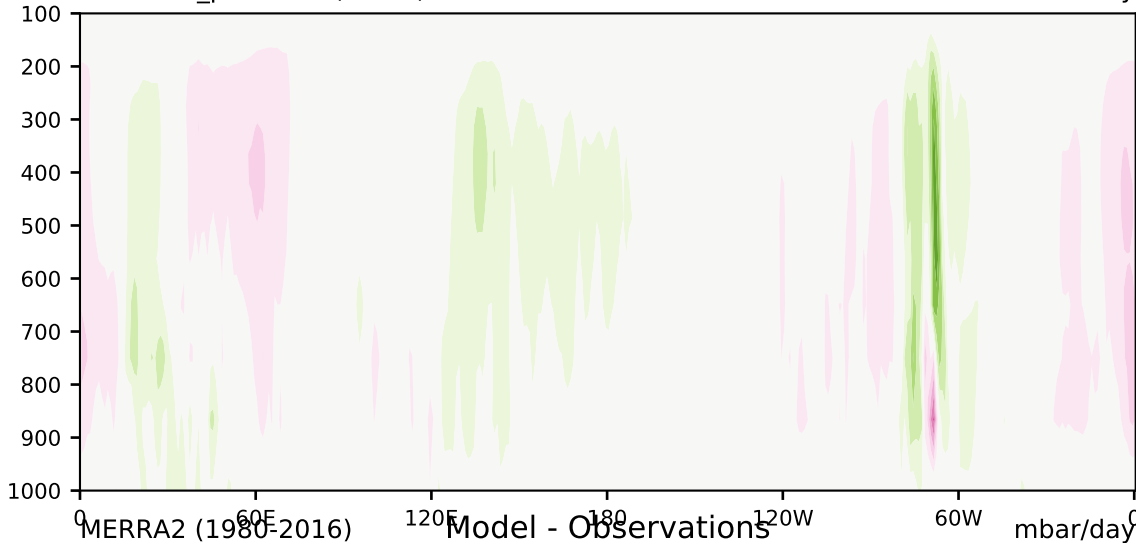

DECKv1b\_piControl (41-60)

mbar/day

Max 26.50  
Mean -0.41  
Min -27.81

35.0  
30.0  
25.0  
20.0  
15.0  
10.0  
5.0  
-5.0  
-10.0  
-15.0  
-20.0  
-25.0  
-30.0  
-35.0