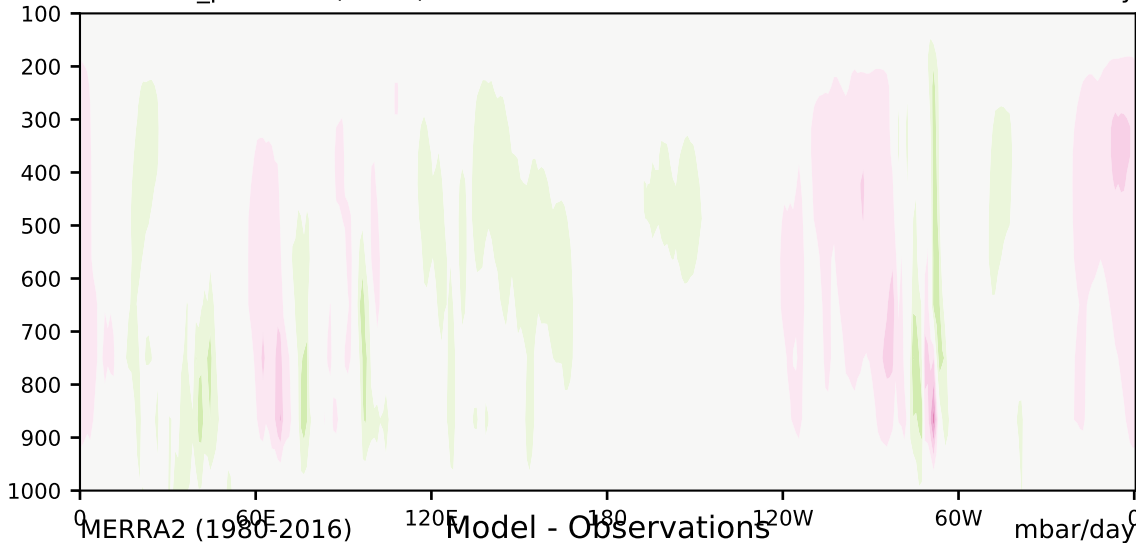

DECKv1b\_piControl (41-60)

mbar/day

Max 22.33  
Mean -0.42  
Min -15.20

35.0  
30.0  
25.0  
20.0  
15.0  
10.0  
5.0  
-5.0  
-10.0  
-15.0  
-20.0  
-25.0  
-30.0  
-35.0