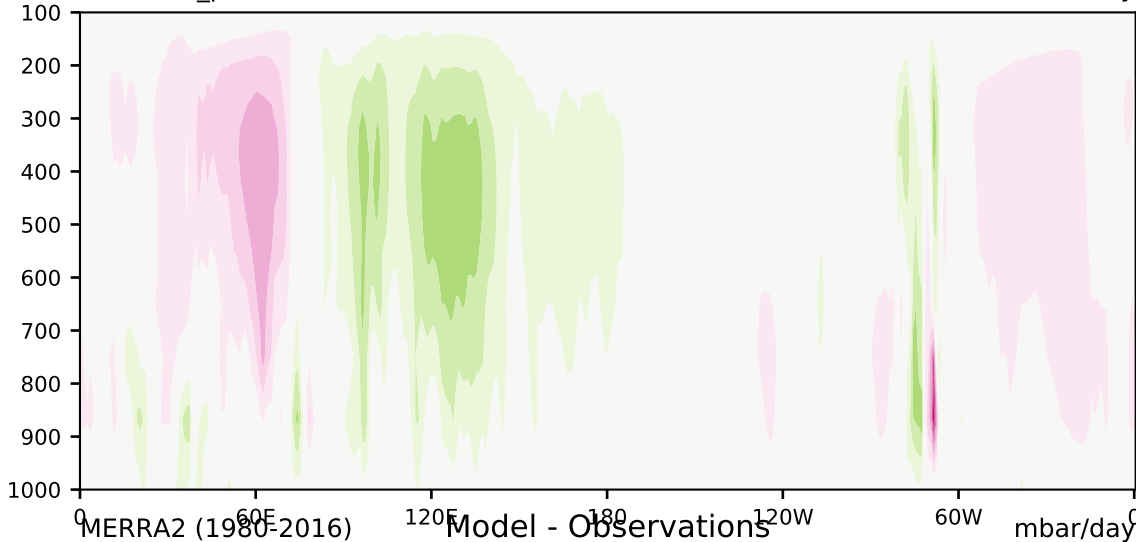

DECKv1b_piControl (41-60)

mbar/day

Max 34.43
Mean -0.39
Min -18.78

35.0
30.0
25.0
20.0
15.0
10.0
5.0
-5.0
-10.0
-15.0
-20.0
-25.0
-30.0
-35.0