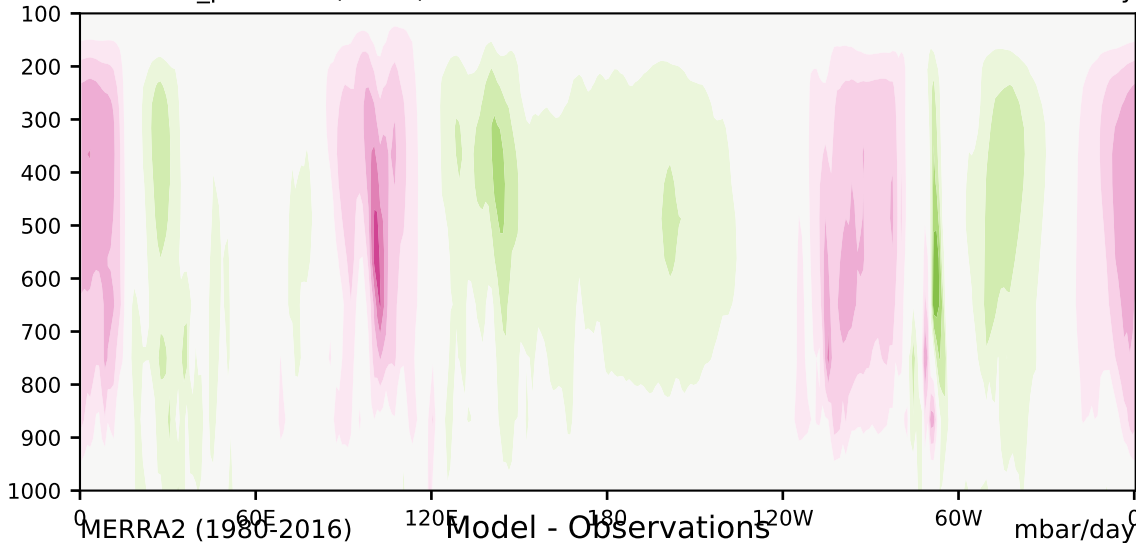

DECKv1b\_piControl (41-60)

mbar/day

Max 29.41  
Mean -0.40  
Min -23.94

35.0  
30.0  
25.0  
20.0  
15.0  
10.0  
5.0  
-5.0  
-10.0  
-15.0  
-20.0  
-25.0  
-30.0  
-35.0