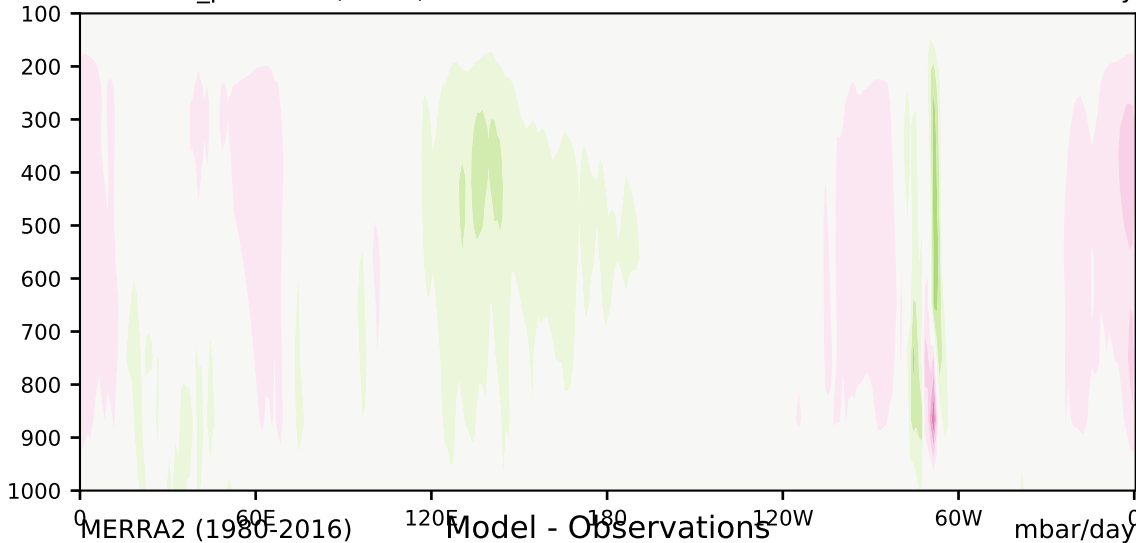

DECKv1b\_piControl (41-60)

mbar/day

Max 25.22  
Mean -0.43  
Min -18.75

35.0  
30.0  
25.0  
20.0  
15.0  
10.0  
5.0  
-5.0  
-10.0  
-15.0  
-20.0  
-25.0  
-30.0  
-35.0