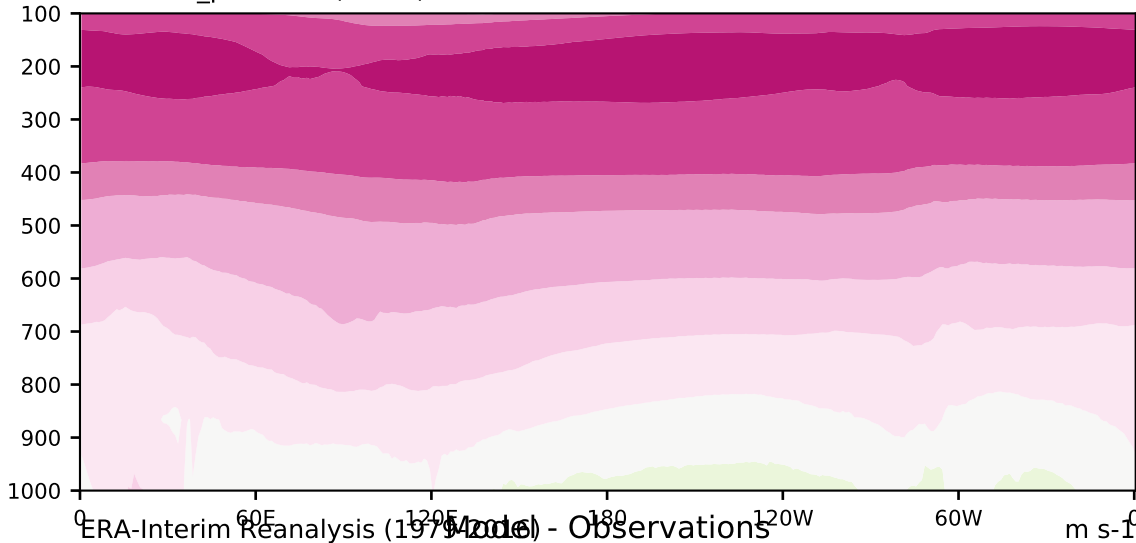

DECKv1b_piControl (41-60)

m/s

Max 17.47
Mean 6.57
Min -2.22

20.0
15.0
10.0
8.0
5.0
3.0
1.0
-1.0
-3.0
-5.0
-8.0
-10.0
-15.0
-20.0