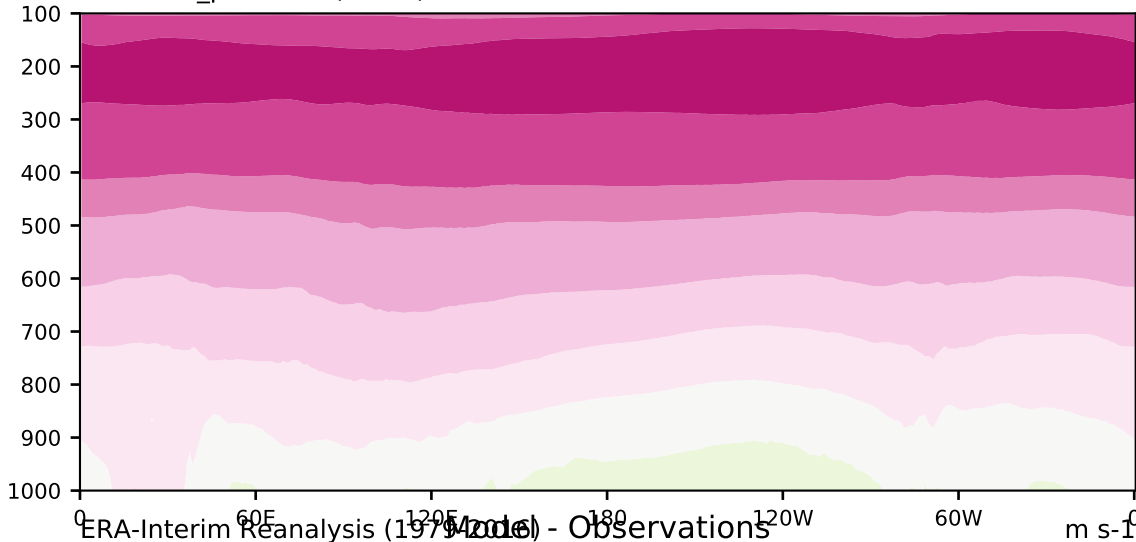

DECKv1b\_piControl (41-60)

m/s

Max 18.24  
Mean 6.80  
Min -2.49

20.0  
15.0  
10.0  
8.0  
5.0  
3.0  
1.0  
-1.0  
-3.0  
-5.0  
-8.0  
-10.0  
-15.0  
-20.0