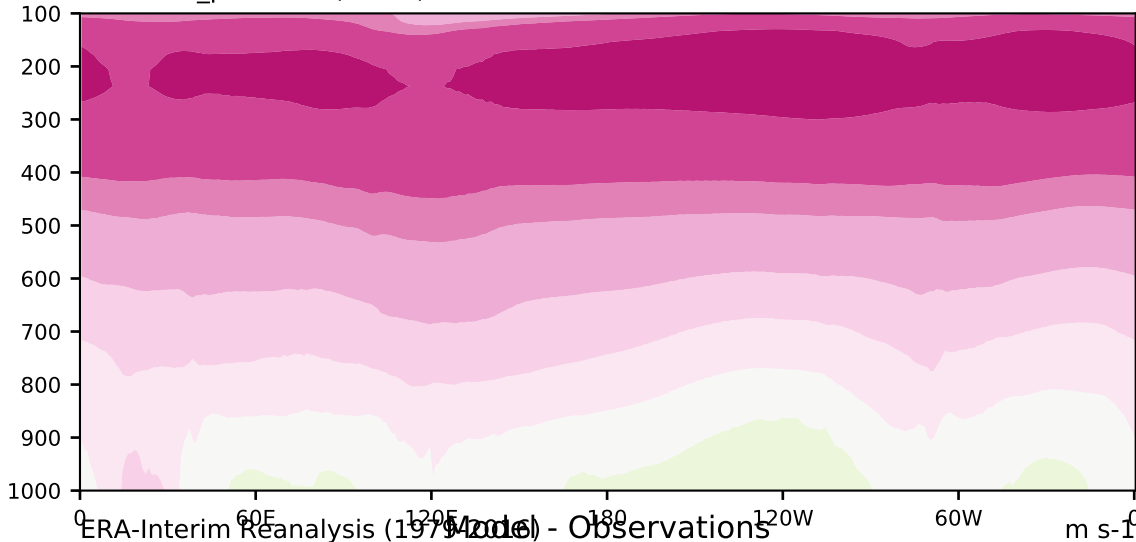

DECKv1b_piControl (41-60)

m/s

Max 18.57
Mean 6.71
Min -2.99

20.0
15.0
10.0
8.0
5.0
3.0
1.0
-1.0
-3.0
-5.0
-8.0
-10.0
-15.0
-20.0