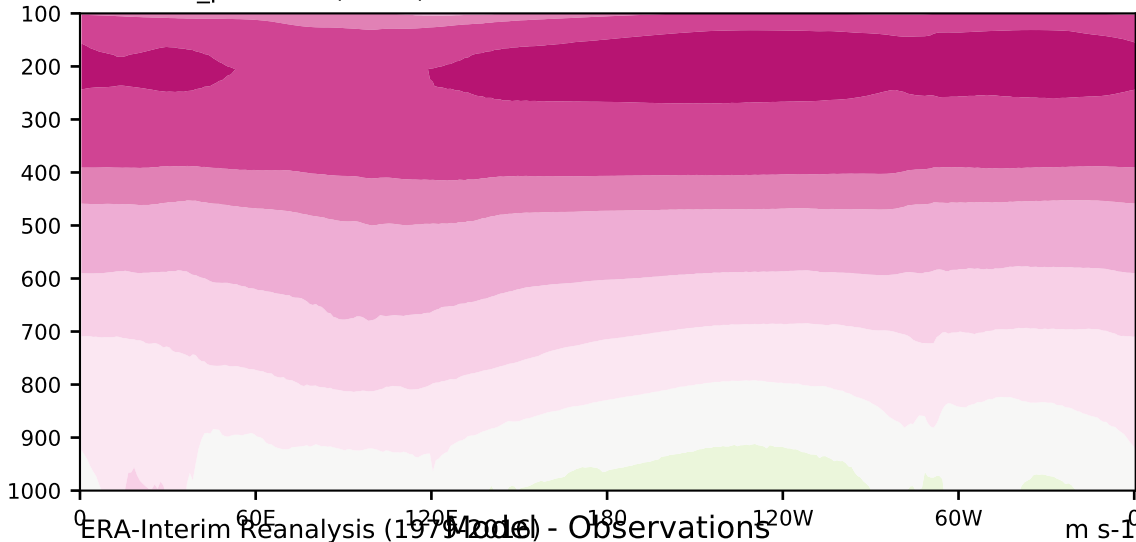

DECKv1b_piControl (41-60)

m/s

Max 17.27
Mean 6.50
Min -2.32

20.0
15.0
10.0
8.0
5.0
3.0
1.0
-1.0
-3.0
-5.0
-8.0
-10.0
-15.0
-20.0