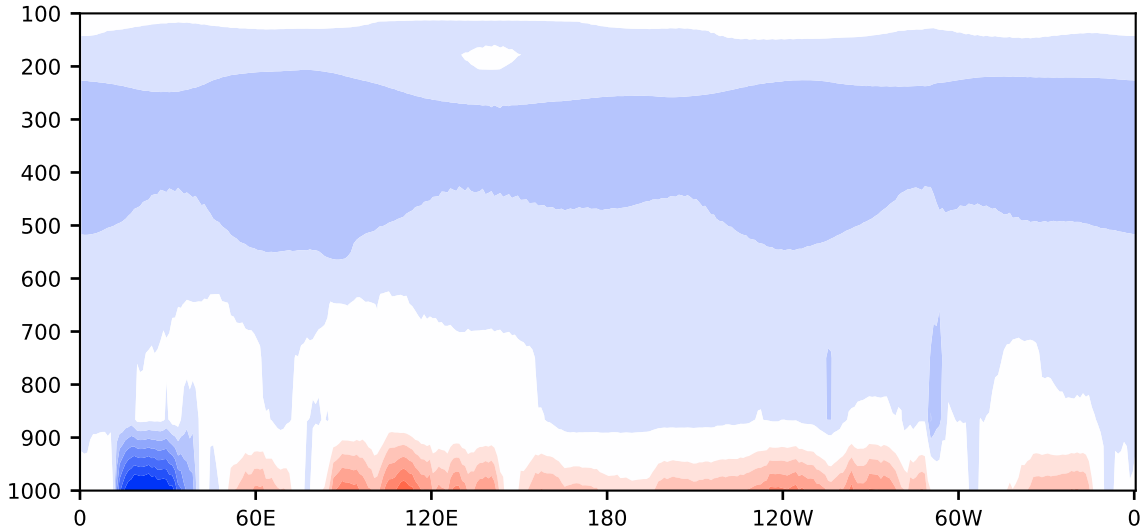

Model - Observations

Max 5.85
Mean -1.16
Min -8.96

RMSE 1.83
CORR 1.00