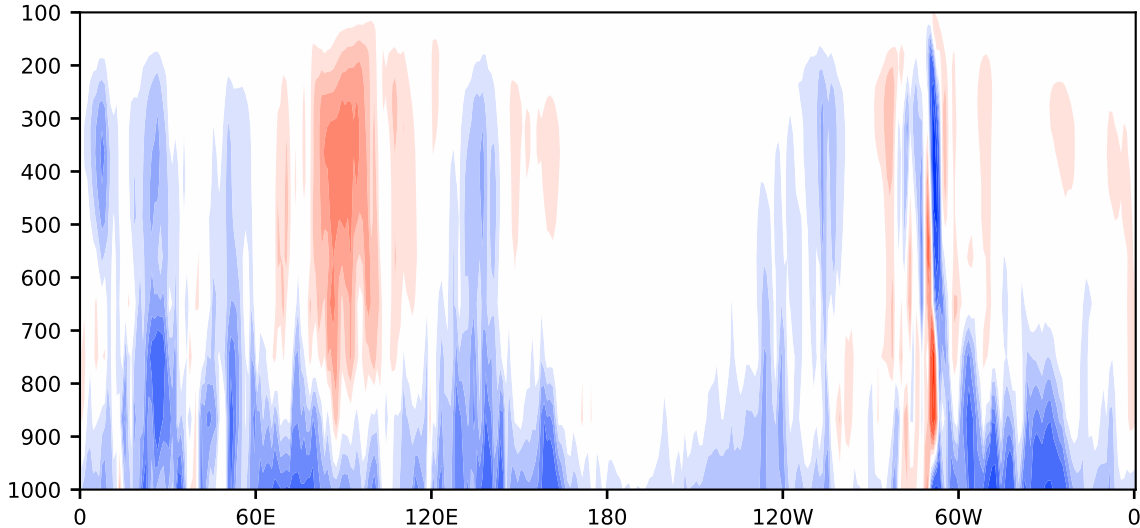

Model - Observations

Max 24.36
Mean -1.41
Min -24.20

RMSE 3.24
CORR 0.74