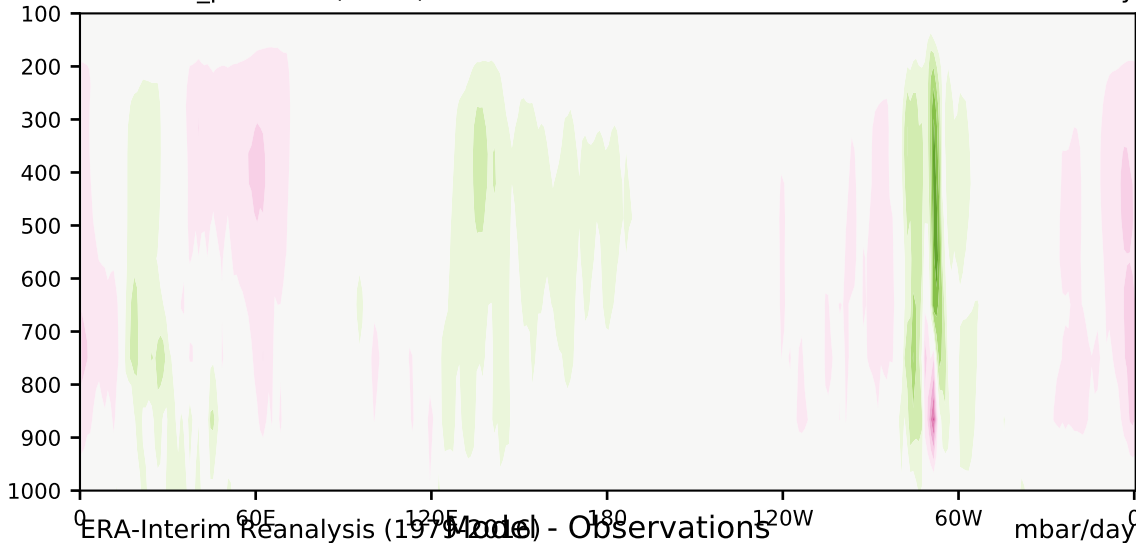

DECKv1b_piControl (41-60)

mbar/day

Max 26.50
Mean -0.41
Min -27.81

35.0
30.0
25.0
20.0
15.0
10.0
5.0
-5.0
-10.0
-15.0
-20.0
-25.0
-30.0
-35.0