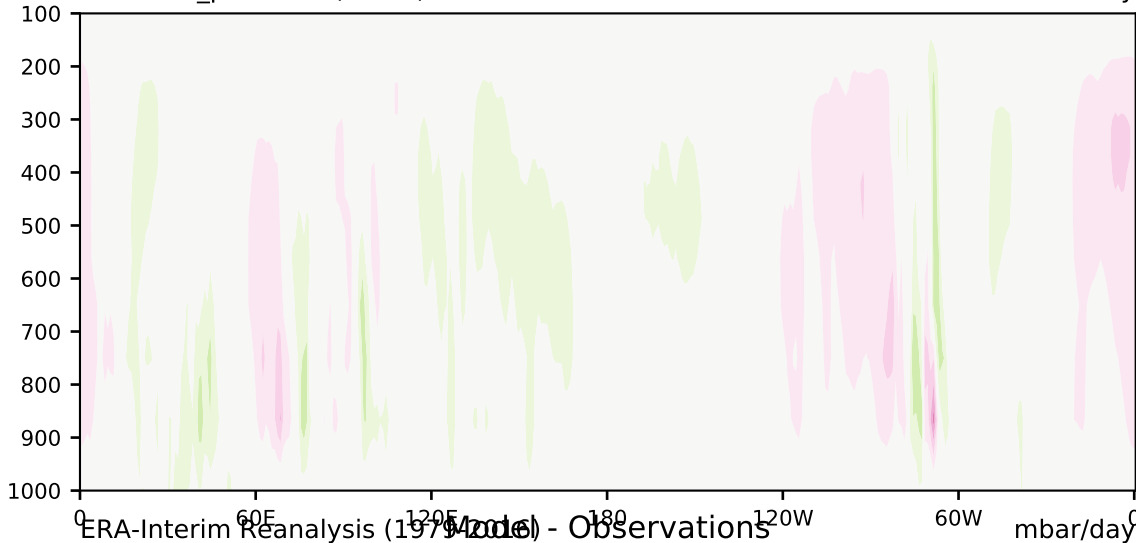

DECKv1b\_piControl (41-60)

mbar/day

Max 22.33  
Mean -0.42  
Min -15.20

35.0  
30.0  
25.0  
20.0  
15.0  
10.0  
5.0  
-5.0  
-10.0  
-15.0  
-20.0  
-25.0  
-30.0  
-35.0