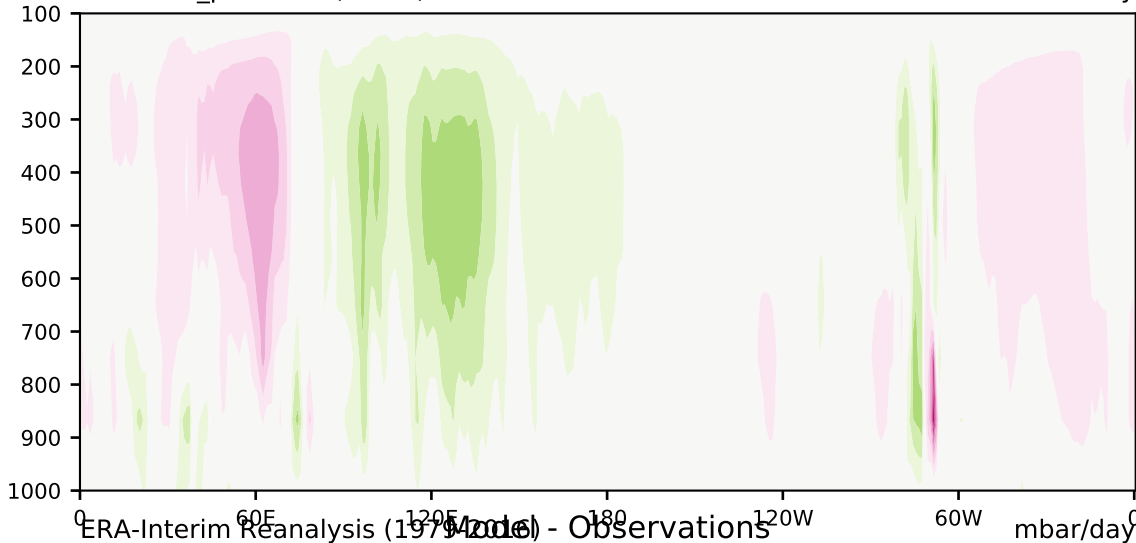

DECKv1b\_piControl (41-60)

mbar/day

Max 34.43  
Mean -0.39  
Min -18.78

35.0  
30.0  
25.0  
20.0  
15.0  
10.0  
5.0  
-5.0  
-10.0  
-15.0  
-20.0  
-25.0  
-30.0  
-35.0