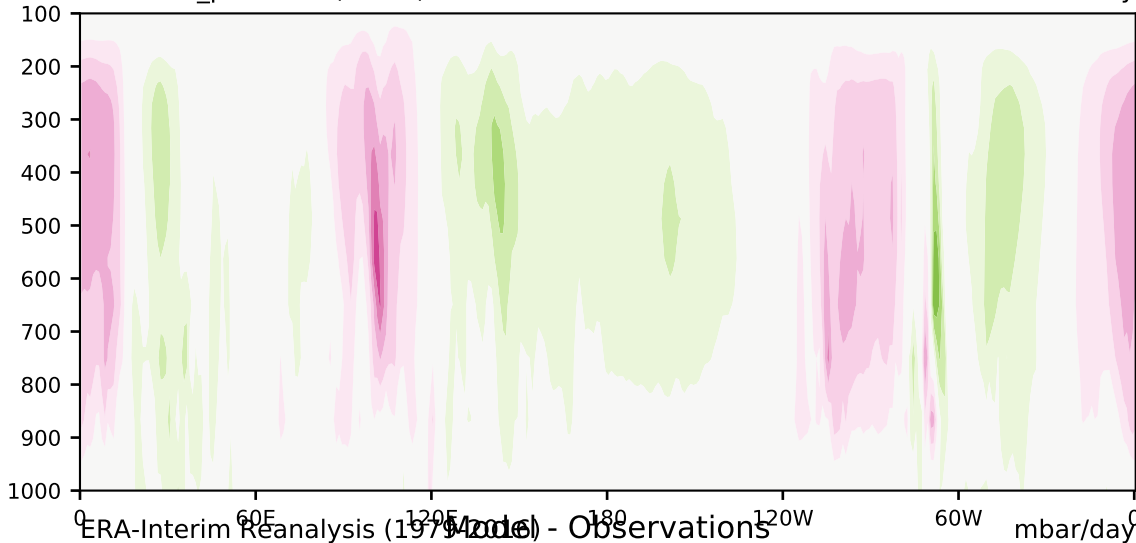

DECKv1b_piControl (41-60)

mbar/day

Max 29.41
Mean -0.40
Min -23.94

35.0
30.0
25.0
20.0
15.0
10.0
5.0
-5.0
-10.0
-15.0
-20.0
-25.0
-30.0
-35.0