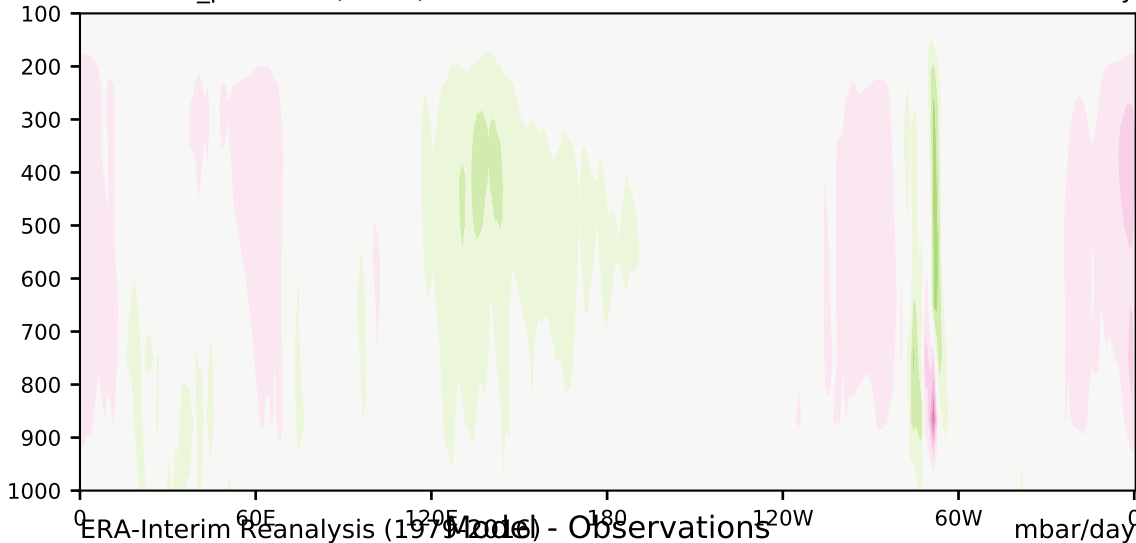

DECKv1b_piControl (41-60)

mbar/day

Max 25.22
Mean -0.43
Min -18.75

35.0
30.0
25.0
20.0
15.0
10.0
5.0
-5.0
-10.0
-15.0
-20.0
-25.0
-30.0
-35.0