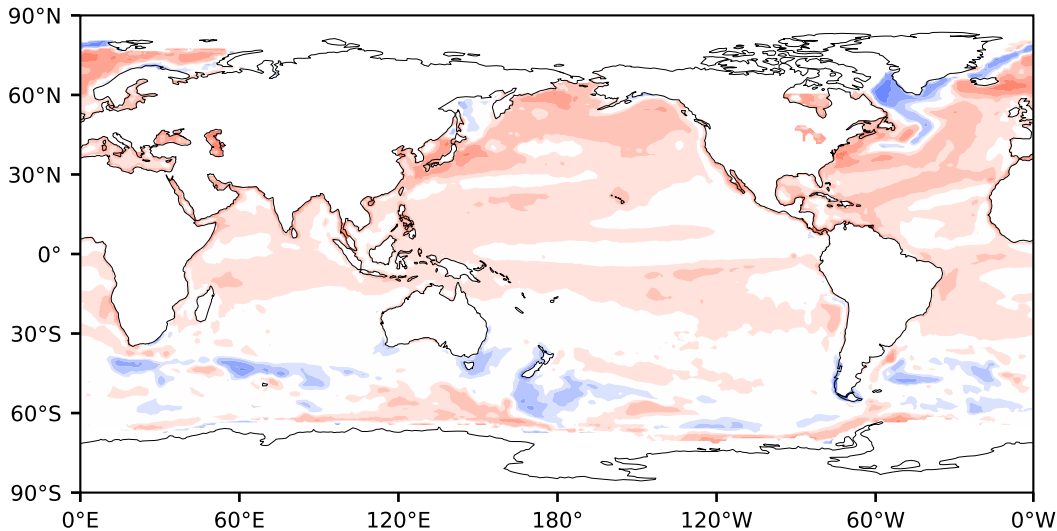

Model - Observations

Max 126.38
Mean 5.76
Min -120.04

RMSE 11.23
CORR 0.38